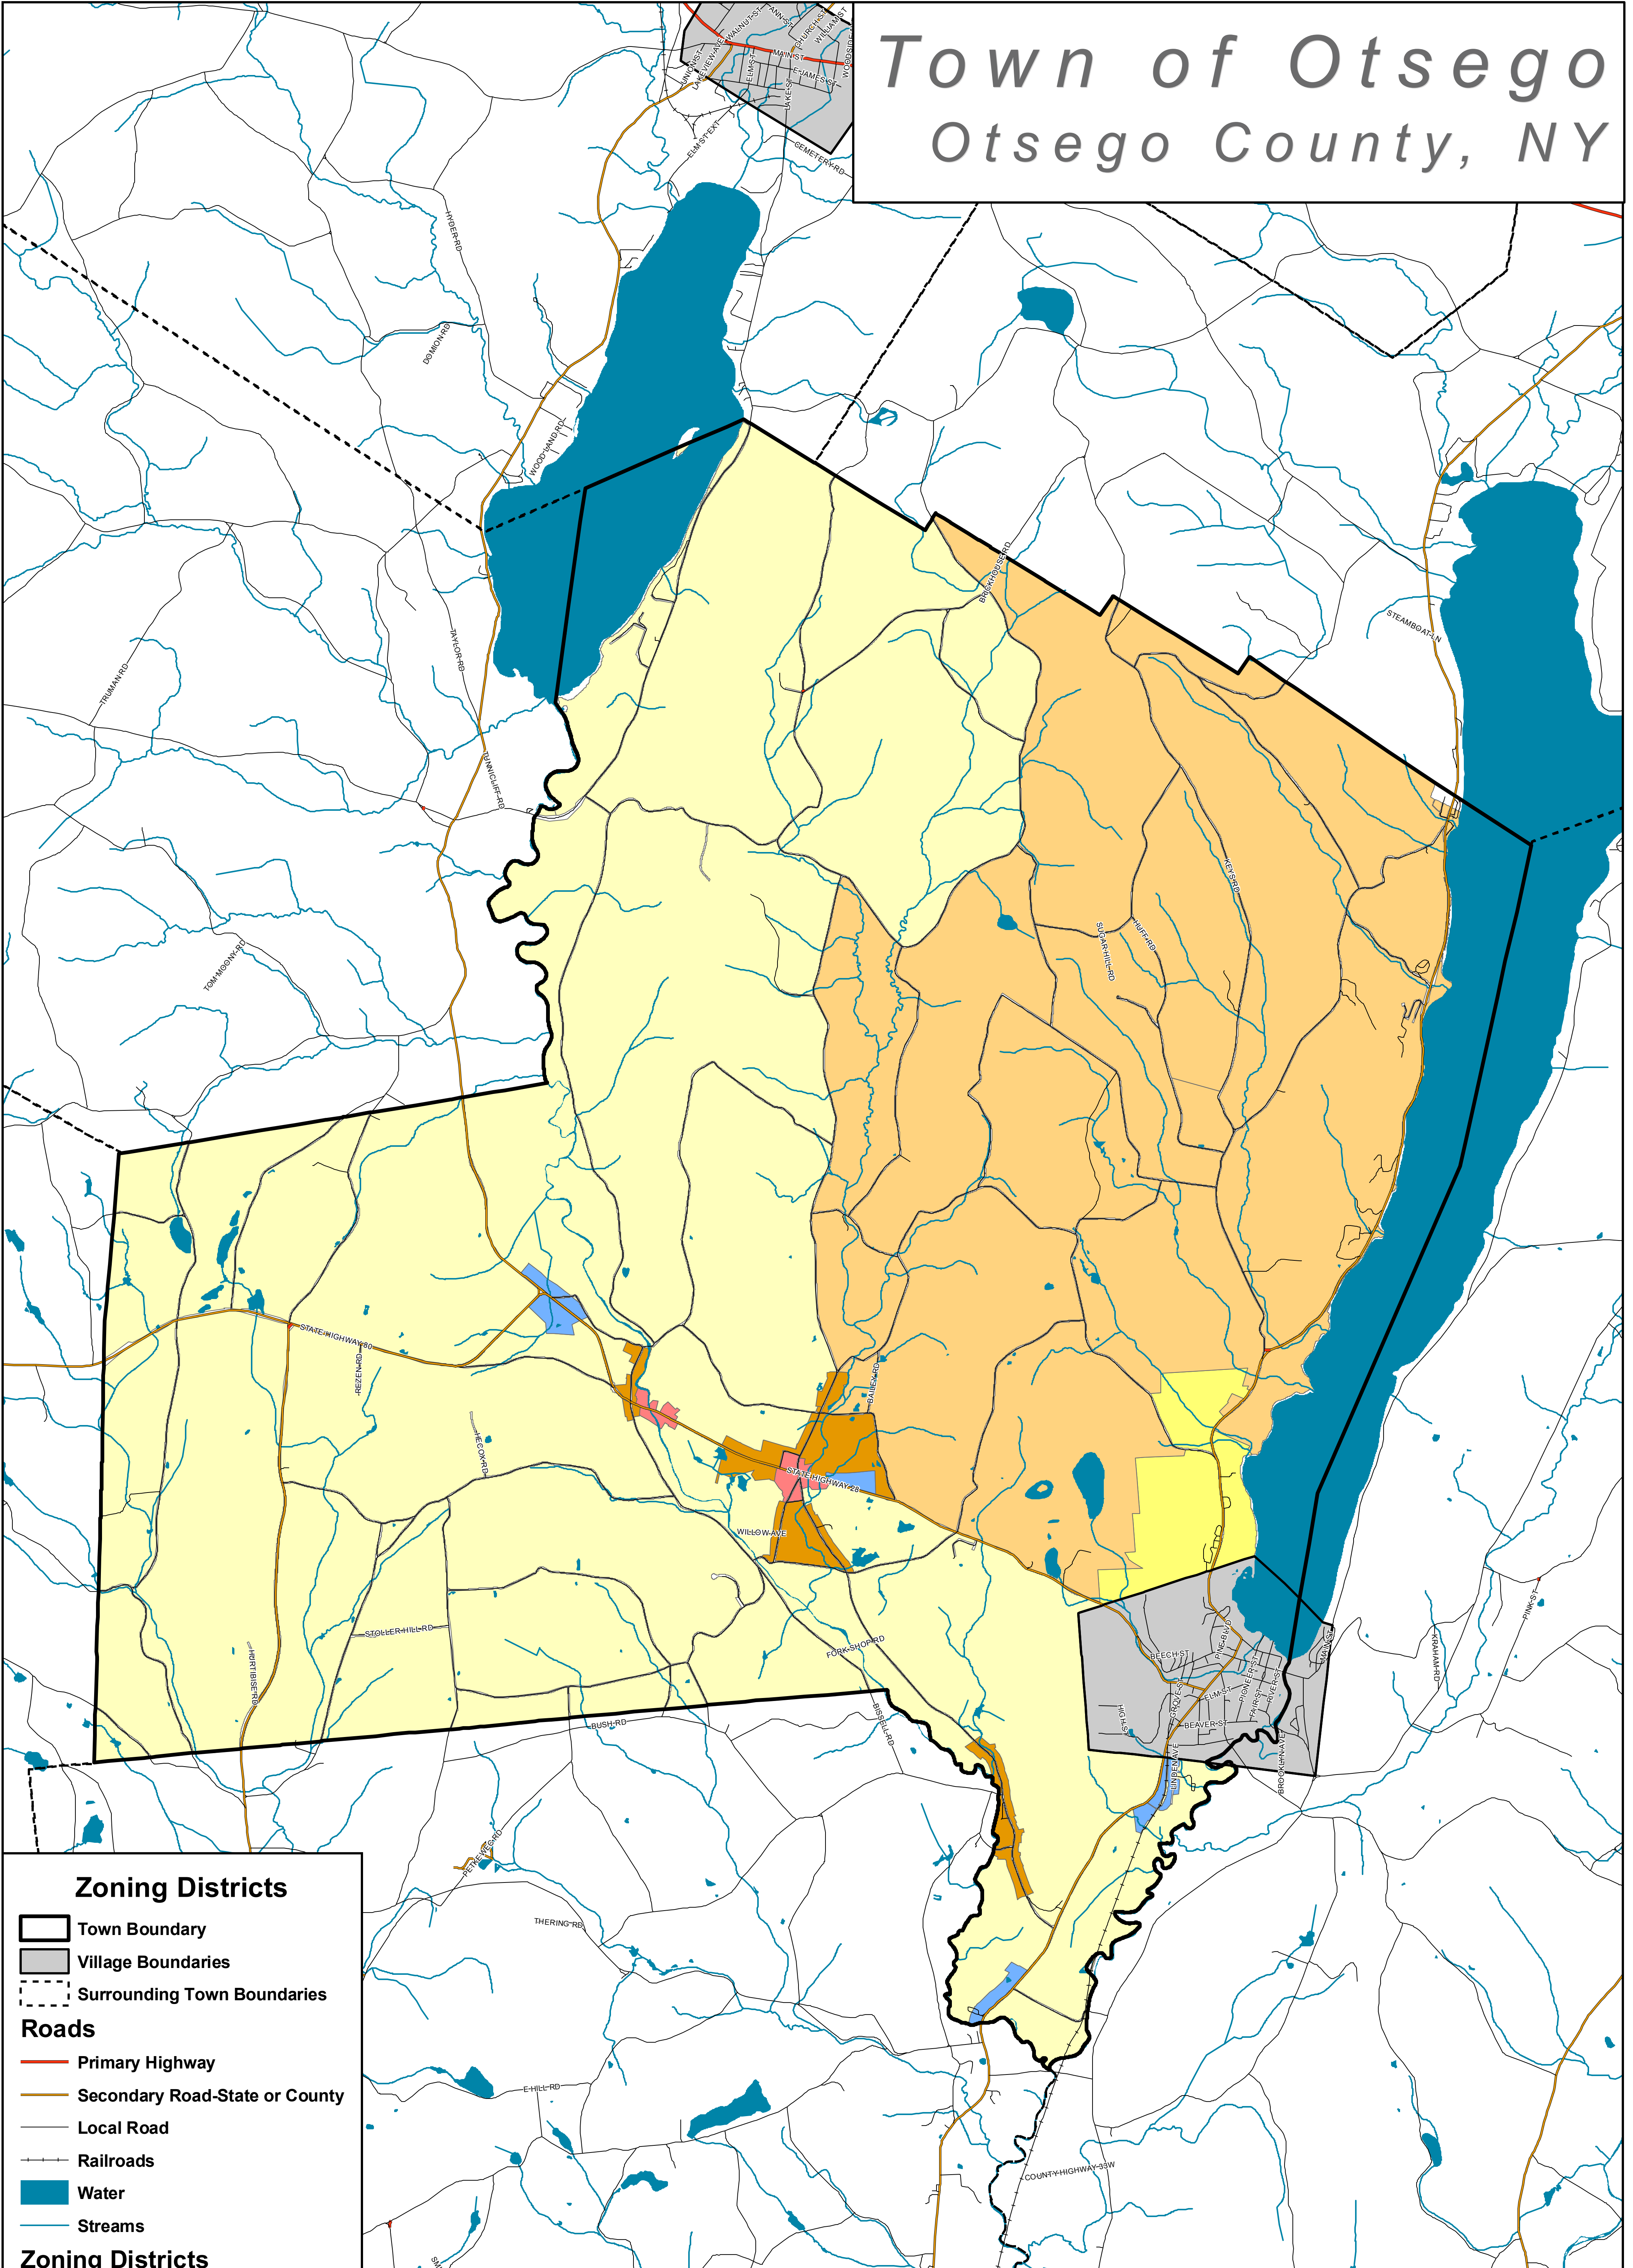

Town of Otsego

Otsego County, NY

Zoning Districts

- Town Boundary
- Village Boundaries
- Surrounding Town Boundaries

Roads

- Primary Highway
- Secondary Road-State or County
- Local Road
- Railroads
- Water
- Streams